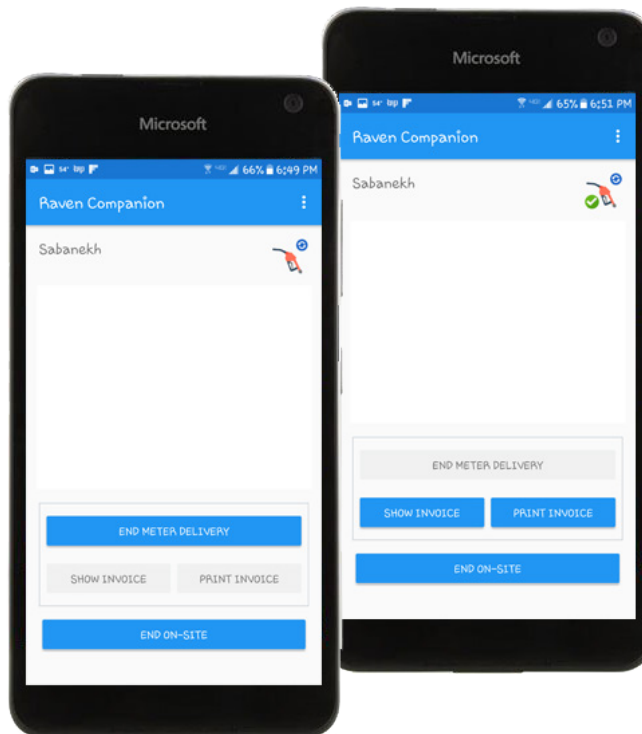

DELIVER TO THE RIGHT TANK

It can be challenging to verify that you are delivering to the right tank, especially in a dark early morning or late at night. And what if there are multiple tanks on site, but only some are your customers? Accurate tank identification can be easy with the Raven Companion. It supports QR code scanning, which means you can easily label tanks one time and then simply scan each tank for verification before pumping the fuel. It's one click of a button.

CAPTURE MORE SIGNATURES

You probably capture delivery signatures on only the accounts that require them, trying to save your driver from climbing in and out of the truck. With Raven Companion the signature capture tool is with the driver at all times, so this important customer confirmation is never overlooked.

IMPROVE CASH FLOW

Get paid quickly by leaving an accurate, fully detailed, priced and taxed invoice upon delivery. Capture a signature right on the Raven Companion and start printing the invoice from a click of a button on the Companion as well. The invoice will be waiting for you and the customer in the cab.

ADD Energy E3®

Seamless management of accounts receivable, credit, delivery, service, inventory and more.

Raven® Mobile

Add the power of ADD Energy E3 to the front seat of your delivery trucks and into your drivers' hands.

To add more to your business, contact us at 800.922.0972 or email us at sales@addsys.com